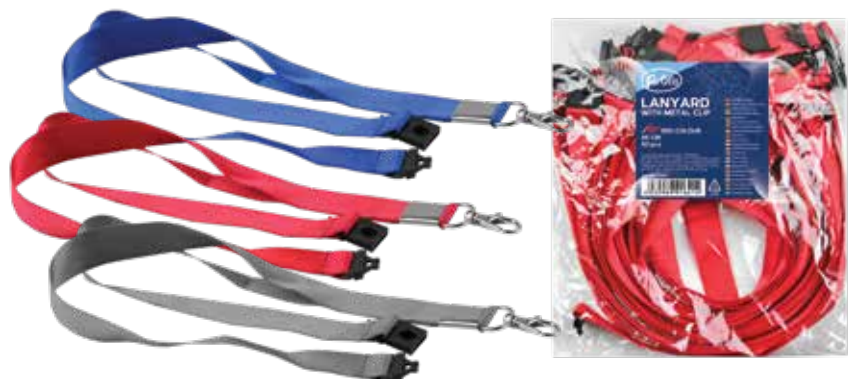

LANYARD WITH A METAL CLIP

Textile lanyard with a metal clip, 45 x 2 cm.

EAN	Item.Nr.	Description
	91640	
	91641	
	91642	

50   **1000**