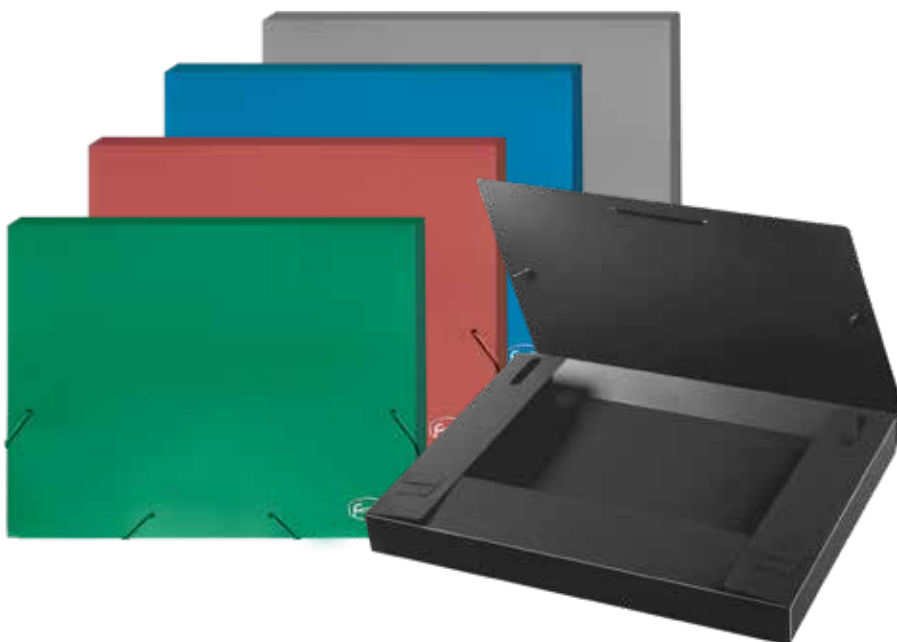

DOCUMENT FLAP BOX

Plastic folder box works great for the transportation and storage of large volumes of A4-sized documents. Contains three inner flaps and round elastic bands that allow for tight closure. Comes unfolded. Plastic thickness 0,60 mm, folder width 30 mm.

EAN	Item.Nr.	Description
4 030969 911648	91164	
4 030969 911655	91165	
4 030969 911662	91166	
4 030969 911679	91167	
4 030969 911686	91168	

60

240