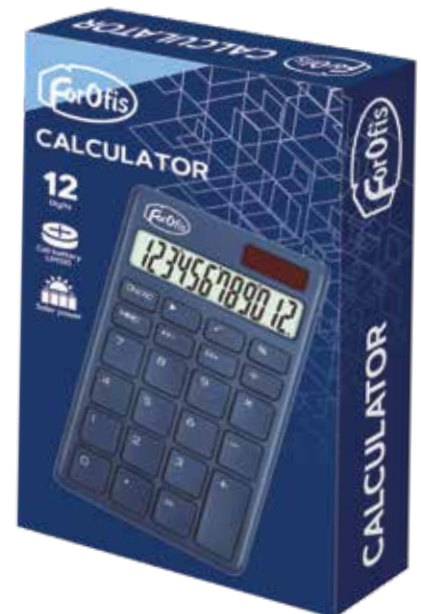

12
Digits

Cell battery
LR1130

Solar power

OFFICE CALCULATOR

Desktop calculator, 12 digits, cell+solar power.

EAN	Item.Nr.	Description
	91588	167 x 99 x 24 mm

 20

 120

**NEW
ITEM**

12
Digits

Cell battery
LR1130

Solar power

OFFICE CALCULATOR

Desktop calculator, 12 digits, cell+solar power.

EAN	Item.Nr.	Description
	91589	139 x 80 x 15 mm

 20

 200

**NEW
ITEM**

56
Functions

10
Digits

Cell battery
LR1130

Solar power

SCIENTIFIC CALCULATOR

Slide cover, 56 functions, 10 digits, cell+solar power.