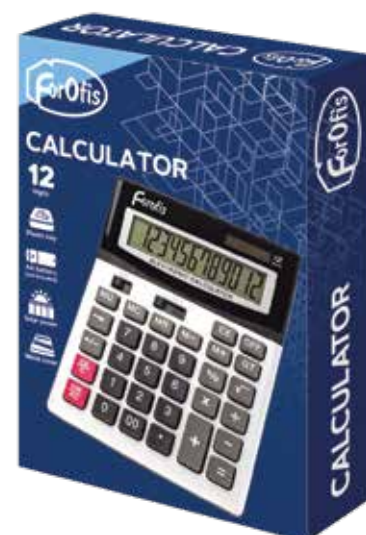

EAN	Item.Nr.	Description
4 030969 1915936	91593	186 x 152 x 27 mm

30

60

12
Digits

CALCULATOR "COMPACT"

Desktop calculator. A large eye-angled 12-digit LCD display delivers great visibility. Plastic key. Dual power: cell battery LR1130 + solar elements.

EAN	Item.Nr.	Description
40309691915905	91590	120 x 87 x 14 mm

100

200

12
Digits

CALCULATOR "MAXI"

Desktop calculator. A large eye-angled 12-digit LCD display delivers great visibility. Plastic key. Dual power: AA battery + solar elements. AA battery is not included.

EAN	Item.Nr.	Description
40309691915929	91592	190 x 147 x 25 mm

30

60

**TOP
ITEM**

12
Digits

CALCULATOR "CHECK&CORRECT"

Desktop calculator with check and correct function. Eye angled 12-digit LCD display. Double power AA battery + solar element supply. AA battery not included.