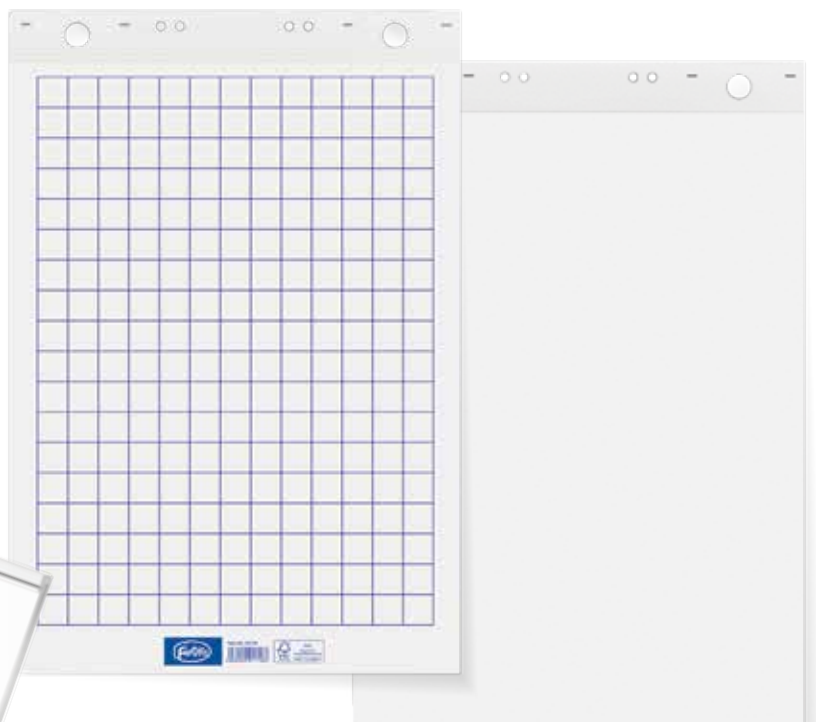

Paper Products

COLLEGE NOTE PAD

Side double spiral binding. Front cover made of high-quality thick chalk overlay paper, backside made of thick cardboard. Quality white paper, with quad-ruled or lined inner sheets. Woodfree paper 60 gsm.

EAN	Item.Nr.	Description		
	91710	A4; 70 sheets; quad-ruled, side microperforation	6	48
	91711	A4; 70 sheets; lined	6	48
	91712	A5; 70 sheets; quad-ruled	6	96

PAPER BLOCKS FOR FLIPCHART

Paper blocks for flipcharts. Perforation for fixing the block on most of the flipchart models. Micro perforation for tearing of the sheets. A dense paper structure prevents ink to leave marks on the next sheet. Paperweight 60 gsm. Made in EU.

EAN	Item.Nr.	Description
	91718	59 x 80 cm; white; 20 sheets
	91719	59 x 80 cm; squared; 20 sheets
	91721	59 x 80 cm; white; 50 sheets
	91722	59 x 80 cm; squared; 50 sheets
	91720	65 x 96 cm; white; 50 sheets

5