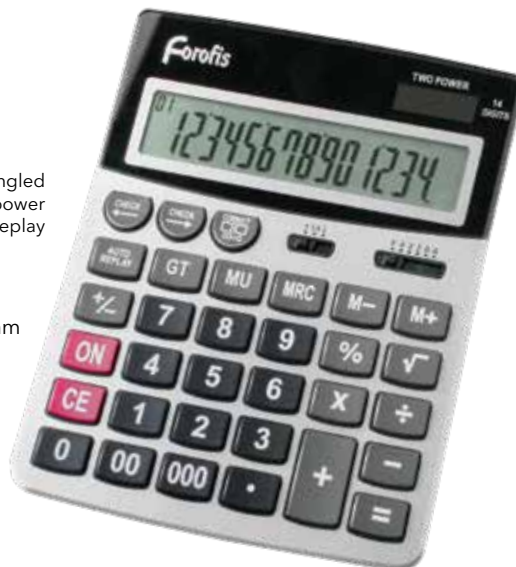

CALCULATOR "CHECK&CORRECT"

Desktop calculator Check&Correct. Large eye-angled 14-digit LCD display delivers great visibility. Double power supply: AA battery + solar elements. An automatic replay function. AA battery is not included.

EAN	Item.Nr.	Description
4 030969 1915936	91593	186 x 152 x 27 mm

30

60