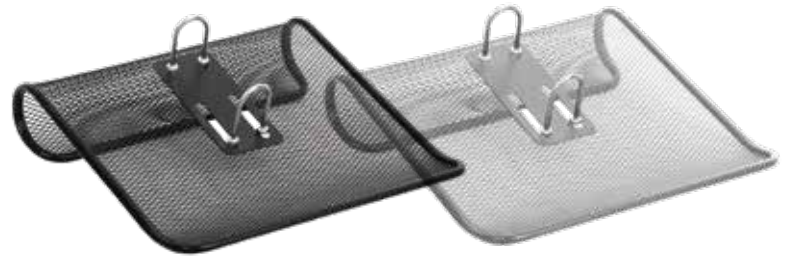

CALENDAR HOLDER

The holder rings are adjustable to any standard size of the desktop calendar. Made of high quality metal mesh.

EAN	Item.Nr.	Description
	91324	
	91325	

12

72