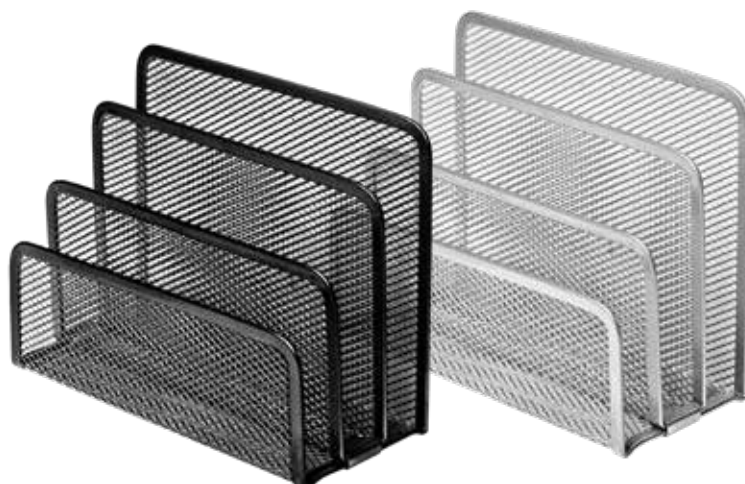

 96

PAPER HOLDER

Made of high quality metal mesh.
Size 17.8 x 7.6 x 12 cm.

EAN	Item.Nr.	Description
	91320	
	91321	

 6

 36

DESK ORGANISER

Made of high quality metal mesh. Size 15.3 x 10.3 x 10 cm.