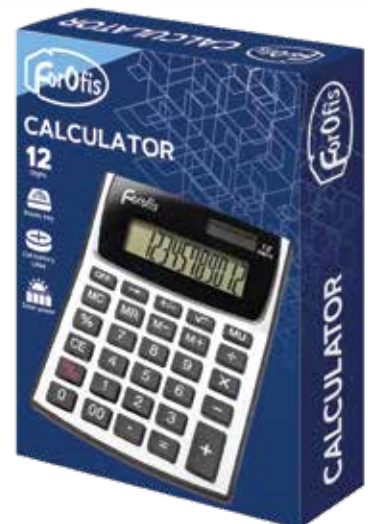

2 line display

SCIENTIFIC CALCULATOR

Scientific calculator with slide cover. 240 functions, 10+2 digits, 2 line display, plastic key, cell battery.

EAN	Item.Nr.	Description
40309691915943	91594	160 x 80 x 15 mm

60

120

▶ Calculators & It Cleaning

12
Digits

Plastic key

Cell battery LR44

Solar power

CALCULATOR "MIDI"

Desktop calculator. A large eye-angled 12-digit LCD display delivers great visibility. Plastic key. Dual power: cell battery LR44 + solar elements.

EAN	Item.Nr.	Description
4 030969 1915912	91591	145 x 108 x 20

70

140

14
Digits

Plastic key

AA battery (not included)

Solar power

CALCULATOR "CHECK&CORRECT"

Desktop calculator Check&Correct. Large eye-angled 14-digit LCD display delivers great visibility. Double power supply: AA battery + solar elements. An automatic replay function. AA battery is not included.