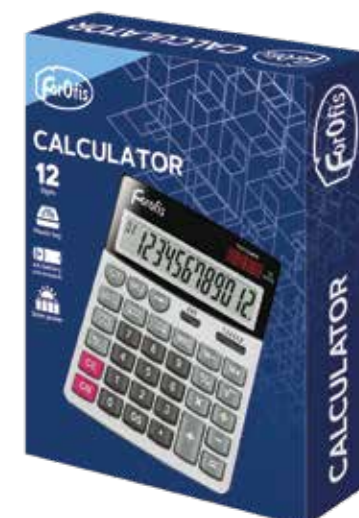

CALCULATOR "CHECK&CORRECT"

Desktop calculator with check and correct function. Eye angled 12-digit LCD display. Double power AA battery + solar element supply. AA battery not included.

EAN	Item.Nr.	Description
40309691915974	91597	195x155x22 mm

30

60