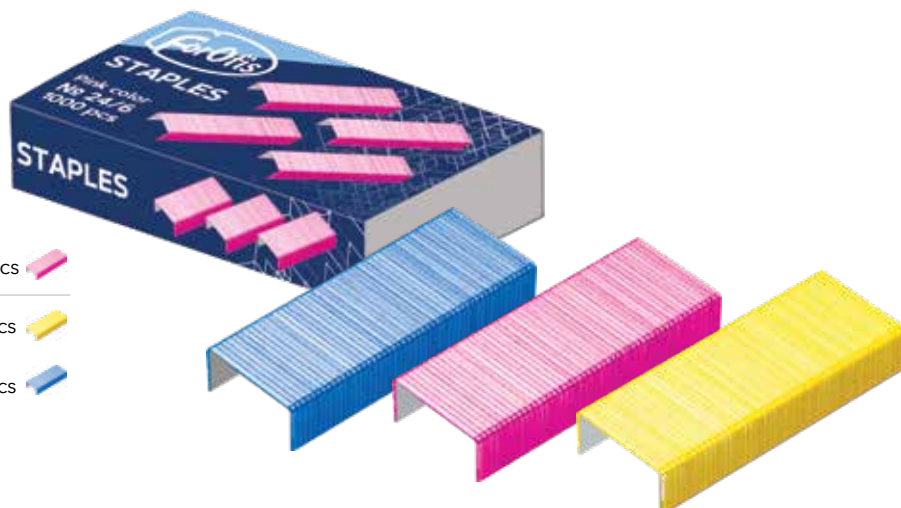

NEW ITEM

COLOUR STAPLES

High quality steel staples.

EAN	Item.Nr.	Description
	91772	24/6, 1000pcs

	91773	24/6, 1000pcs

	91774	24/6, 1000pcs

10 400