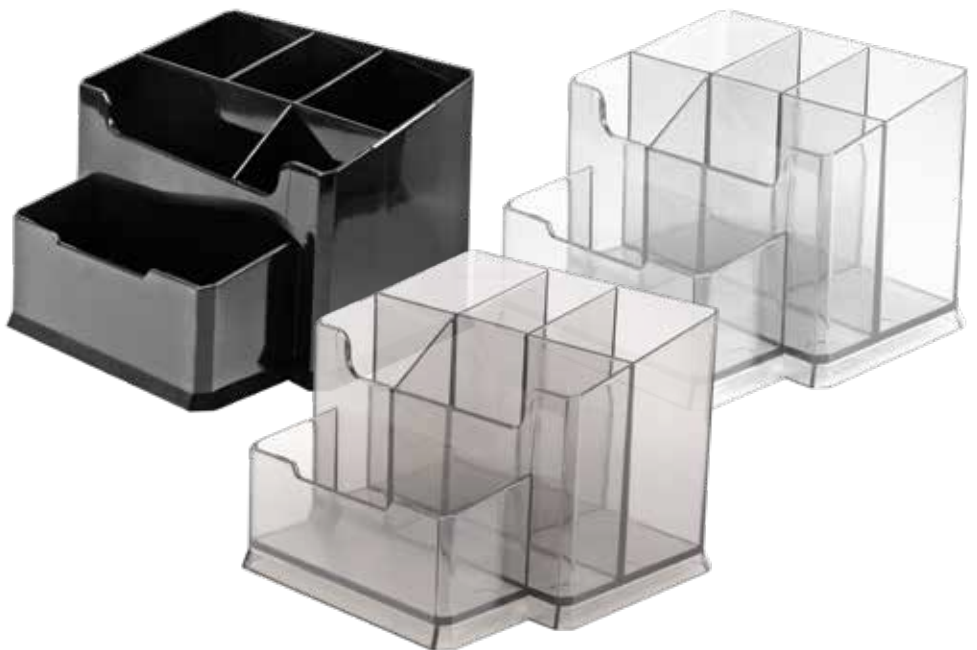

EAN	Item.Nr.	Description
	91706	

1 35

DESK ORGANISER

Compact organiser with 6 compartments.
High quality transparent plastic.

EAN	Item.Nr.	Description
	91704	
	91705	
	91703	

1 24

PENCIL CUP

Pencil cup made of high quality durable plastic,
diameter 75 mm.