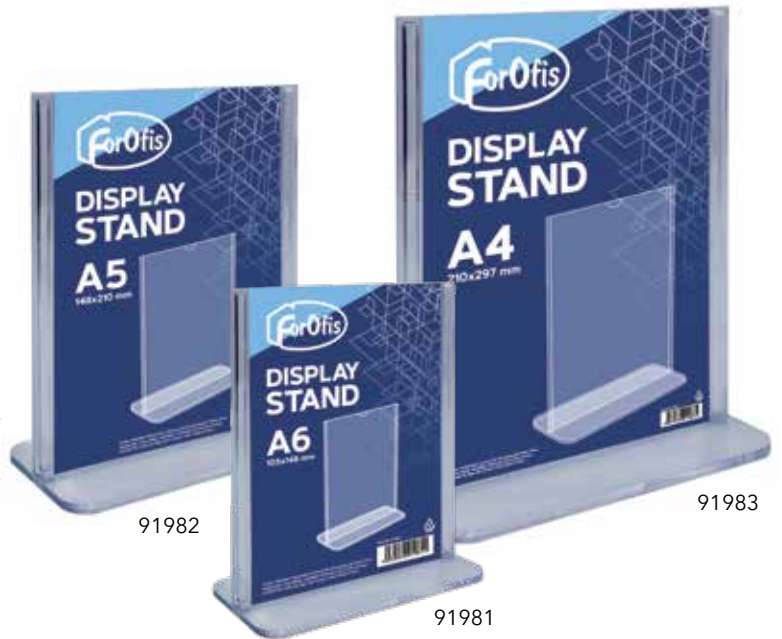

EAN	Item.Nr.	Description		
 4 030969 191978 1	91978	A6	60	360
 4 030969 191979 8	91979	A5	40	160
 4 030969 191980 4	91980	A4	20	80

**NEW
ITEM**

SIGN HOLDER

Columned sign holder. Made of high quality strong transparent plastic, countertop.

EAN	Item.Nr.	Description		
 4 030969 191981 1	91981	A6, Horizontal	60	240
 4 030969 191982 8	91982	A5, Horizontal	20	80
 4 030969 191983 5	91983	A4, Horizontal	10	40

**NEW
ITEM**

SIGN HOLDER

Columned sign holder. Made of high quality strong transparent plastic, countertop.