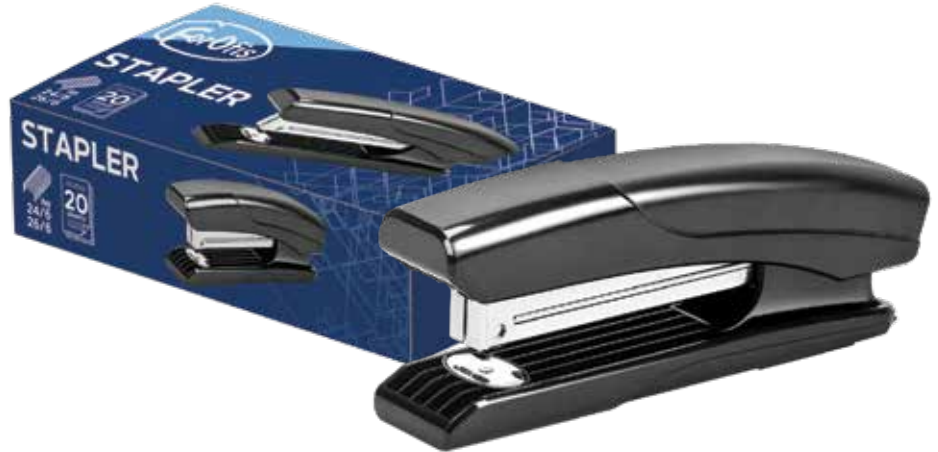

Stylish design black color stapler. Solid plastic body. For up to 20 sheets of stapling.

EAN: 4 030 969 191 646 9 | Item.Nr.: 91646 | Description: Nr 24/6; Nr 26/6

12 | 96

STAPLER BLACK 30 FLAT CLINCH

Stylish design black color stapler. Solid plastic body. Flat-clinch system that saves when filing documents. For up to 30 of sheets stapling.