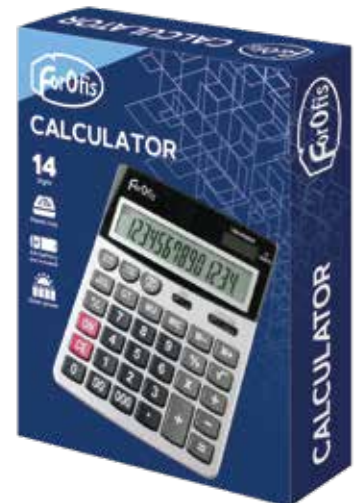

Desktop calculator. A large eye-angled 12-digit LCD display delivers great visibility. Plastic key. Dual power: cell battery LR44 + solar elements.

EAN	Item.Nr.	Description
4 030969 1915912	91591	145 x 108 x 20

70

140

14
Digits

Plastic key

AA battery (not included)

Solar power

CALCULATOR "CHECK&CORRECT"

Desktop calculator Check&Correct. Large eye-angled 14-digit LCD display delivers great visibility. Double power supply: AA battery + solar elements. An automatic replay function. AA battery is not included.

EAN	Item.Nr.	Description
4 030969 1915936	91593	186 x 152 x 27 mm

30

60

12
Digits

CALCULATOR "COMPACT"

Desktop calculator. A large eye-angled 12-digit LCD display delivers great visibility. Plastic key. Dual power: cell battery LR1130 + solar elements.

EAN	Item.Nr.	Description
40309691915905	91590	120 x 87 x 14 mm

100

200

12
Digits

CALCULATOR "MAXI"

Desktop calculator. A large eye-angled 12-digit LCD display delivers great visibility. Plastic key. Dual power: AA battery + solar elements. AA battery is not included.