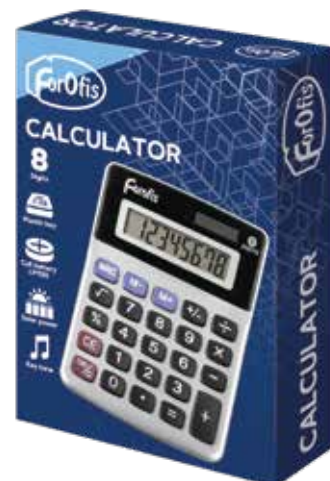

CALCULATOR "BASIC"

Calculator with LCD 8-digits display. Double power supply: cell battery + solar elements. Plastic key. Key tone.

EAN

Item.Nr.

Description

4 030969 191596 7

91596

115 x 85 x 15

50

100