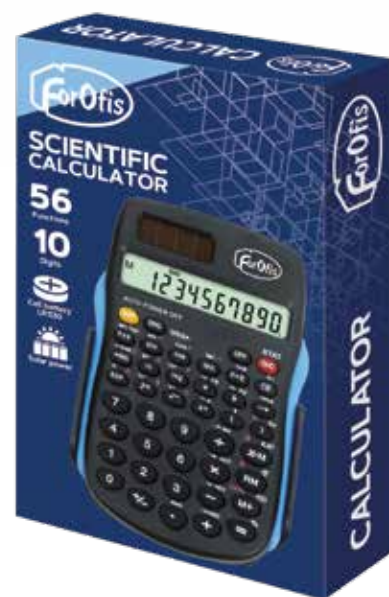

**NEW
ITEM**

56
Functions

10
Digits

Cell battery
LR1130

Solar power

SCIENTIFIC CALCULATOR

Slide cover, 56 functions, 10 digits, cell+solar power.

EAN	Item.Nr.	Description
40309691915875	91587	120 x 75 x 15 mm

20

200

**TOP
ITEM**

10+2
Digits

240
Function

Plastic key

Cell battery
LR44 2 pcs

2 line display

SCIENTIFIC CALCULATOR

Scientific calculator with slide cover. 240 functions, 10+2 digits, 2 line display, plastic key, cell battery.

EAN	Item.Nr.	Description
40309691915943	91594	160 x 80 x 15 mm

60

120