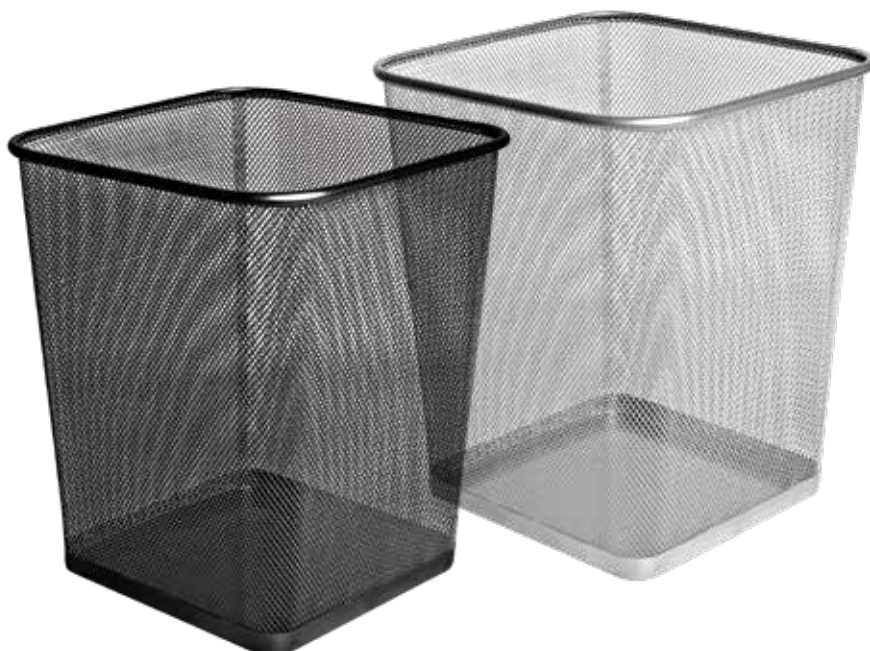

1
 24

WASTE BIN SQUARE

Made of high quality metal mesh. Size 28 x 28 x 32 cm.

EAN	Item.Nr.	Description
	91328	
	91329	

1
 12

▶ Desktop Sets

DESK ORGANISER

Compact organiser with 4 compartments.
High quality transparent plastic.