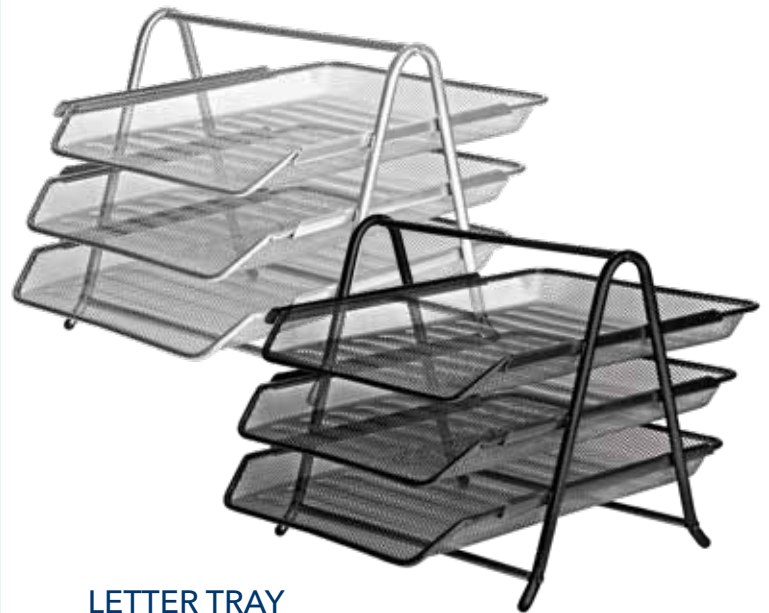

LETTER TRAY

Three lettertrays for A4 format on the rack. Made of high quality metal mesh.

EAN	Item.Nr.	Description
	91308	
	91309	

1

12