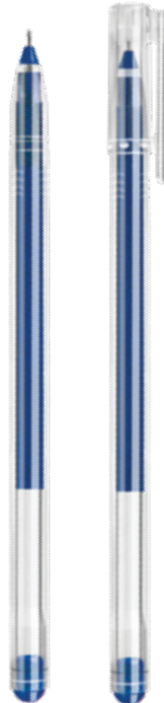

GEL PEN "ULTIMA"

Non-refillable gel pen. Ultramodern and laconic design. Longlasting ink provides 1200 m writing. The tip width is 0,5 mm.

EAN	Item.Nr.	Description
	91549	Blue ink

50

2000