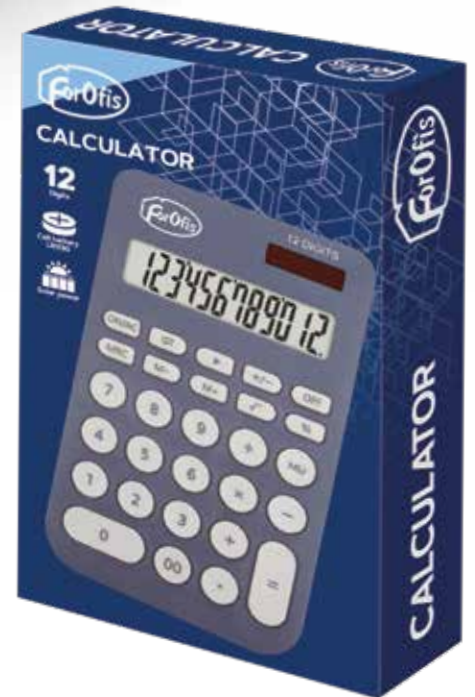

12
Digits

Cell battery
LR1130

Solar power

OFFICE CALCULATOR

Desktop calculator, 12 digits, cell+solar power.

EAN	Item.Nr.	Description
	91588	167 x 99 x 24 mm

 20

 120

**NEW
ITEM**

12
Digits

Cell battery
LR1130

Solar power

OFFICE CALCULATOR

Desktop calculator, 12 digits, cell+solar power.

EAN	Item.Nr.	Description
	91589	139 x 80 x 15 mm

 20