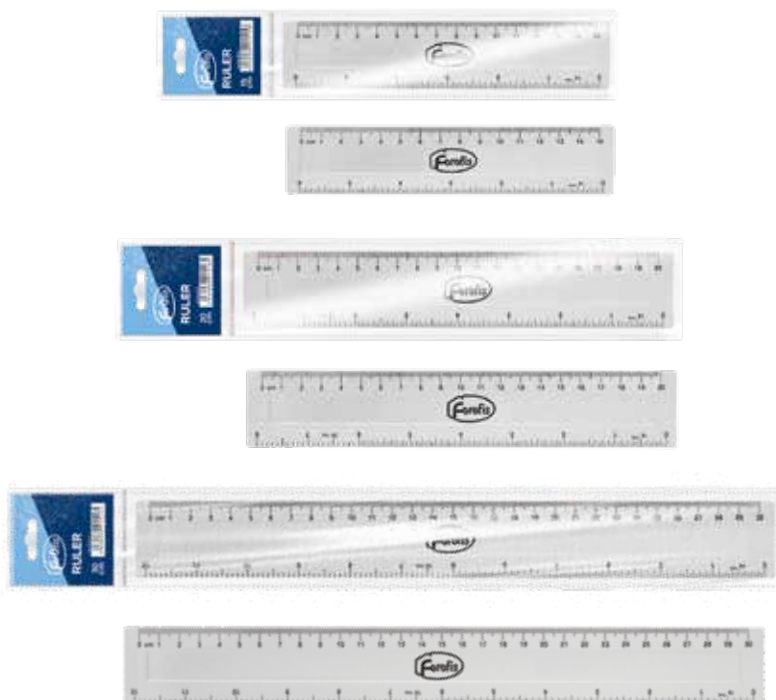

EAN	Item.Nr.	Description
 4 030969 912997	91299	50 x 20 x 10 mm

 40

 800

PLASTIC RULER

Made from hard, high-quality transparent plastic. Clearly visible scale.

EAN	Item.Nr.	Description		
 4 030969 915158	91515	15 cm	125	1000
 4 030969 915165	91516	20 cm	24	576
 4 030969 915172	91517	30 cm	25	500