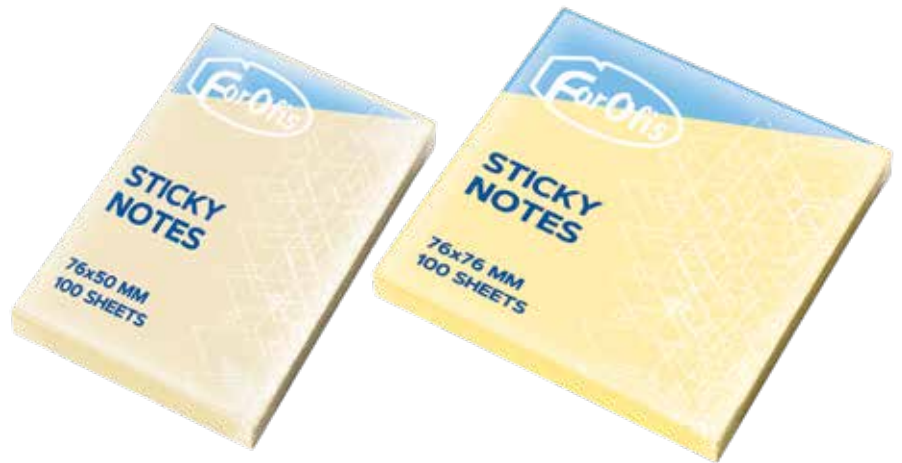

STICKY NOTES

Notes with a high-quality sticky layer for short memos and records. Sticks to any surface. Leaves no glue marks. 100 sheets.

EAN	Item.Nr.	Description		
	91020	51 x 76 mm;	12	144
	91021	76 x 76 mm;	12	216